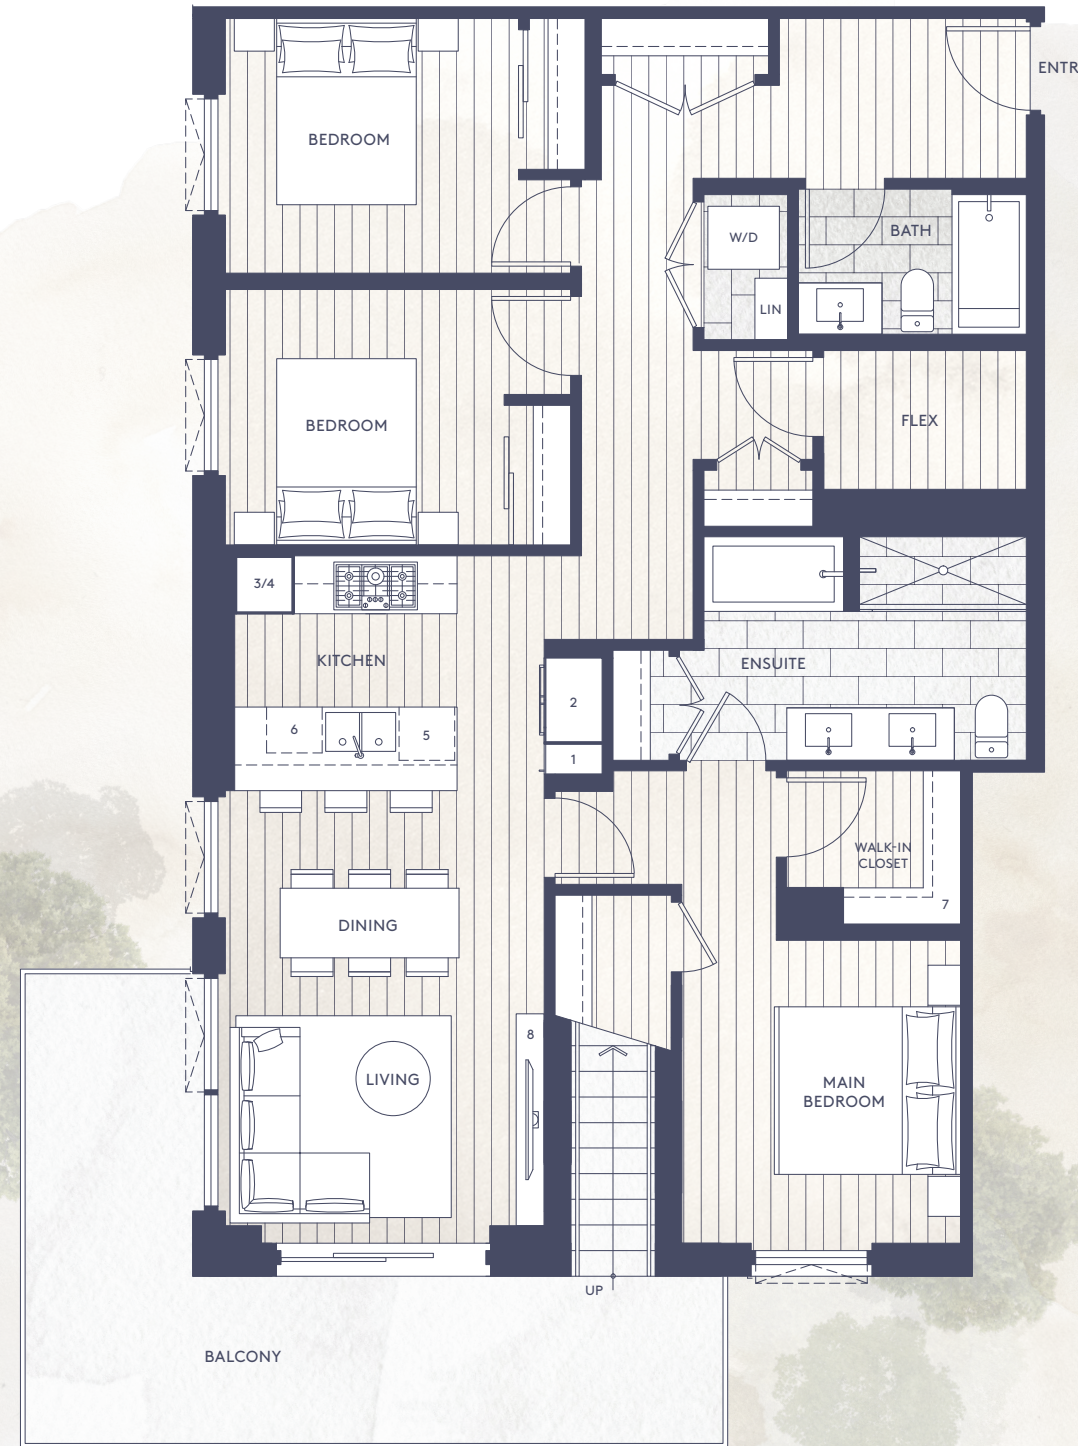

Left

An open concept with high 10-foot ceilings and full-length balconies brings in more sunlight and facilitates a natural flow for entertaining

Top

Bathrooms and ensuites draw on spa design with textural stone tile, double vanities and low-profile medicine cabinets

Exclusively at
ashleigh

Private outdoor spaces
for high-style al fresco living

A Rooftop of One's Own

Every home in the Penthouse Collection features a private rooftop oasis perched above the treetops. As the sun rises, it's a secluded spot to sip tea and read the morning paper. Come evening, it's made for entertaining, with a barbecue kitchen and space for sharing meals and conversation as the sun dips below the horizon.

With built-in outdoor barbecue kitchens, spacious rooftop decks offer ample room for dining and lounge seating

PH_{B5} Berkeley Building

3 Bedroom
2 Bathroom
Flex & Rooftop

Total 2027 SF
Interior 1324 SF
Exterior 703 SF

Outdoor

9. BBQ
10. Outdoor Sink
11. Under-Counter Fridge

Main

Roof Deck