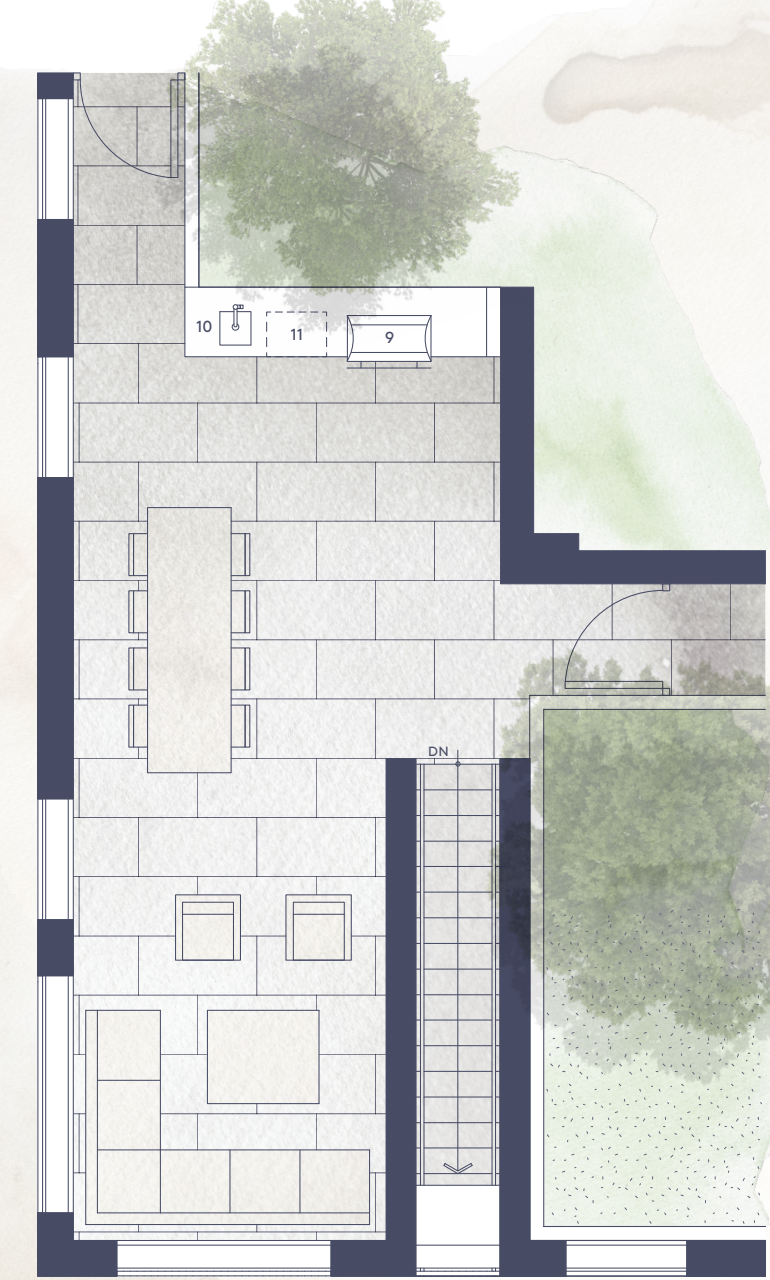

Left

An open concept with high 10-foot ceilings and full-length balconies brings in more sunlight and facilitates a natural flow for entertaining

Top

Bathrooms and ensuites draw on spa design with textural stone tile, double vanities and low-profile medicine cabinets

With built-in outdoor barbecue kitchens, spacious rooftop decks offer ample room for dining and lounge seating

PH_{B5} Berkeley Building

3 Bedroom
2 Bathroom
Flex & Rooftop

Total 2027 SF
Interior 1324 SF
Exterior 703 SF

Outdoor

9. BBQ
10. Outdoor Sink
11. Under-Counter Fridge

Main

Roof Deck