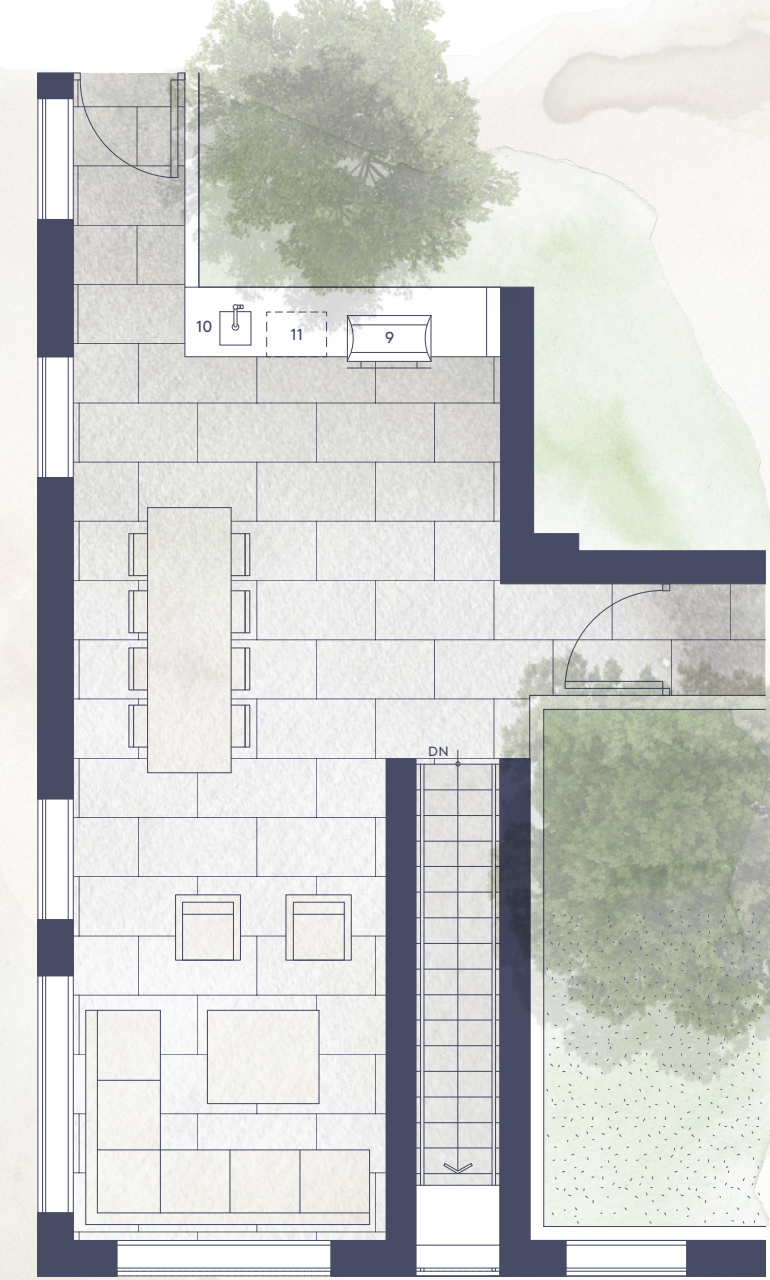

Left

An open concept with high 10-foot ceilings and full-length balconies brings in more sunlight and facilitates a natural flow for entertaining

Top

Bathrooms and ensuites draw on spa design with textural stone tile, double vanities and low-profile medicine cabinets

With built-in outdoor barbecue kitchens, spacious rooftop decks offer ample room for dining and lounge seating

PH B5 Berkeley Building

3 Bedroom
2 Bathroom
Flex & Rooftop

Total 2027 SF
Interior 1324 SF
Exterior 703 SF

Outdoor

9. BBQ
10. Outdoor Sink
11. Under-Counter Fridge

Main

Roof Deck